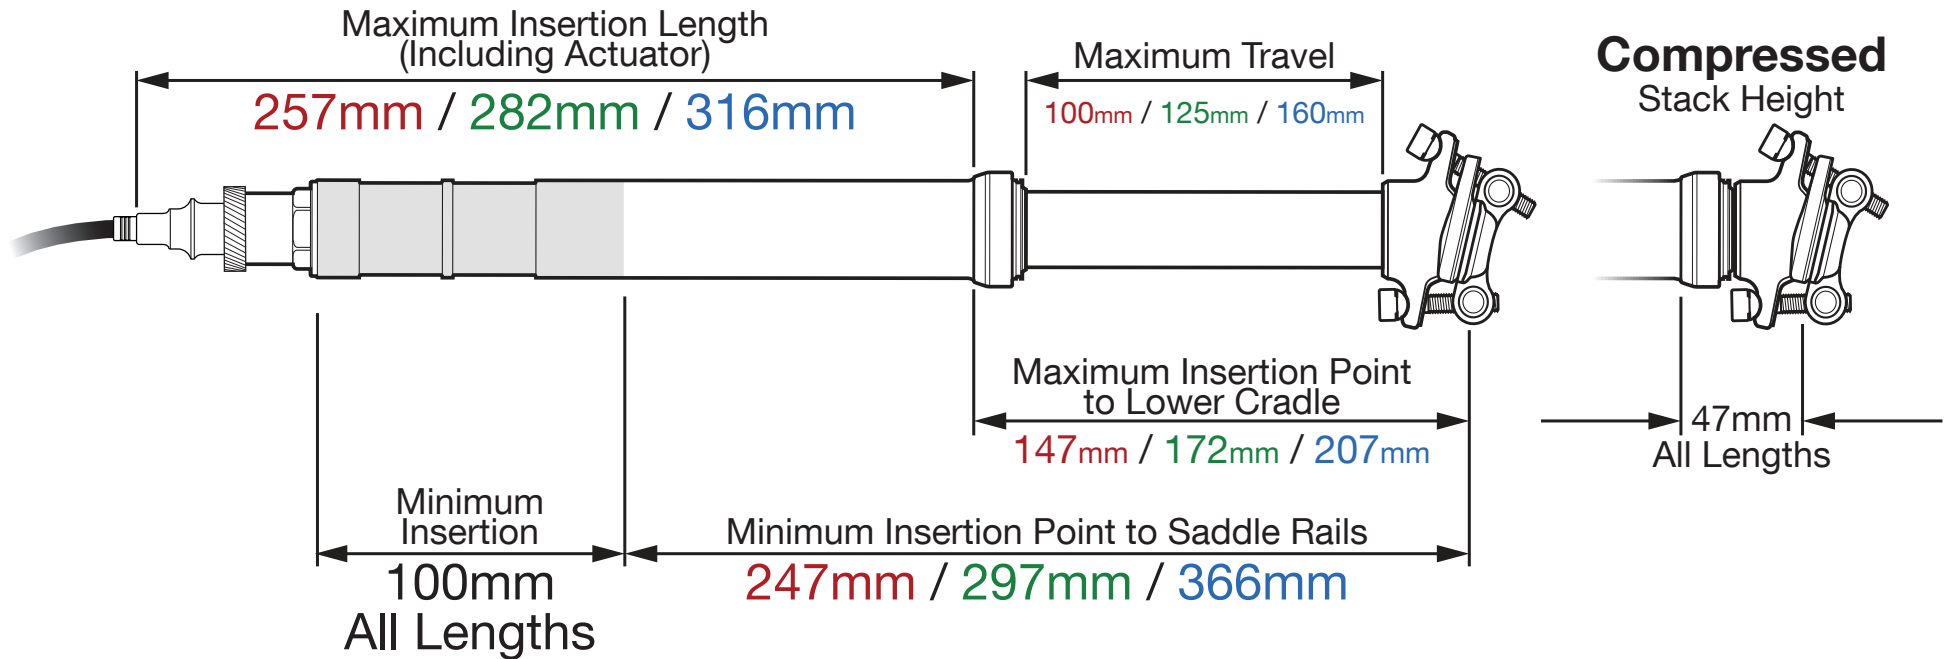

Highline Seatpost Sizing Chart

100mm / 125mm / 160mm

Rev. C 5.11.17

22° Tilt