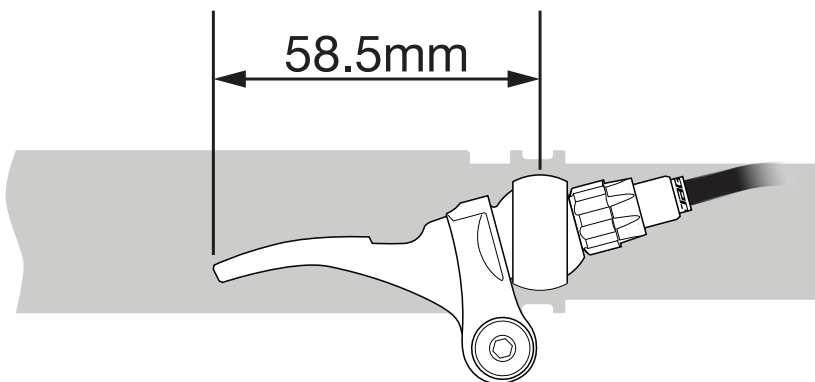

Highline Seatpost Sizing Chart

100mm / 125mm / 160mm

Rev. C 5.11.17

22° Tilt